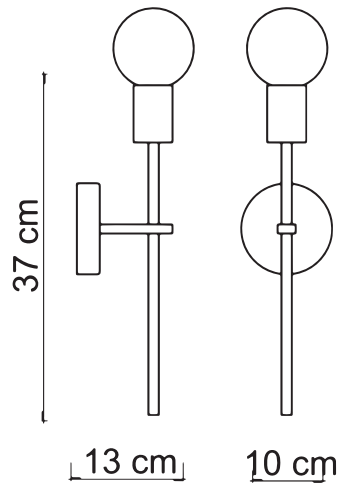

ANNA/A

wall lamp

The Anna lamp collection is a timeless addition to our catalog, thanks to its minimalist and enduring design. It has been a part of our collection for several years and continues to be a popular choice due to its timeless appeal. Available in various versions, from single pendants to floor lamps, Anna offers the opportunity to fully illuminate any interior space.

2061	ANNA/A
Power	1 x max 26W
Input	220/240 V - 50/60Hz
Lampholder	E27 - Bulb not included
IP	20

PACKAGING DATA :

Packages	1
Net Weight	0,4kg
Gross Weight	0,6kg
Volume	0,0136 m³

Any interventions on the light source of this article must be carried out by qualified personnel or by the manufacturer himself.
Any operation carried out without prior consultation with Contemporanea srl will void the guarantee

CE [E] RoHS

MATERIAL :

Frame	Metal
Diffuser	Light source

FINISHING TABLE :

Frame	Brushed Brass